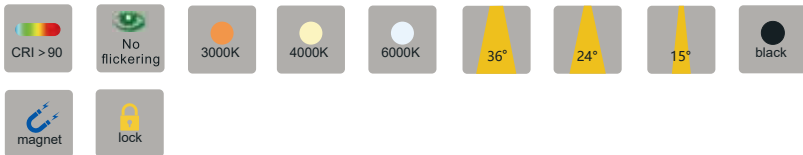

Beam Angle Adjustable Magnetic Track light

Model	Wattage	Size(L*W*H)	luminous efficacy
TLI-TRM-SPA-10W	10W	60*60*150mm	80LM/W
TLI-TRM-SPA-20W	20W	60*60*120mm	80LM/W